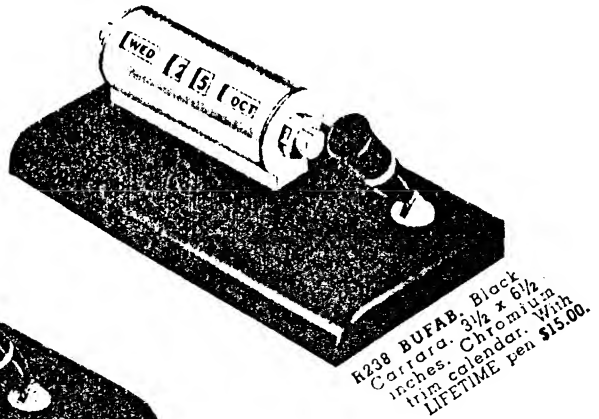

N284 BUEWK. Black Brakette. 4x7 1/2 inches. Pencil groove. Gold trim. With two No. 3 pens $12.50.

H238 BUFAB. Black Carrara. 3 1/2 x 6 1/2 inches. Chromium trim calendar. With LIFETIME pen $15.00.